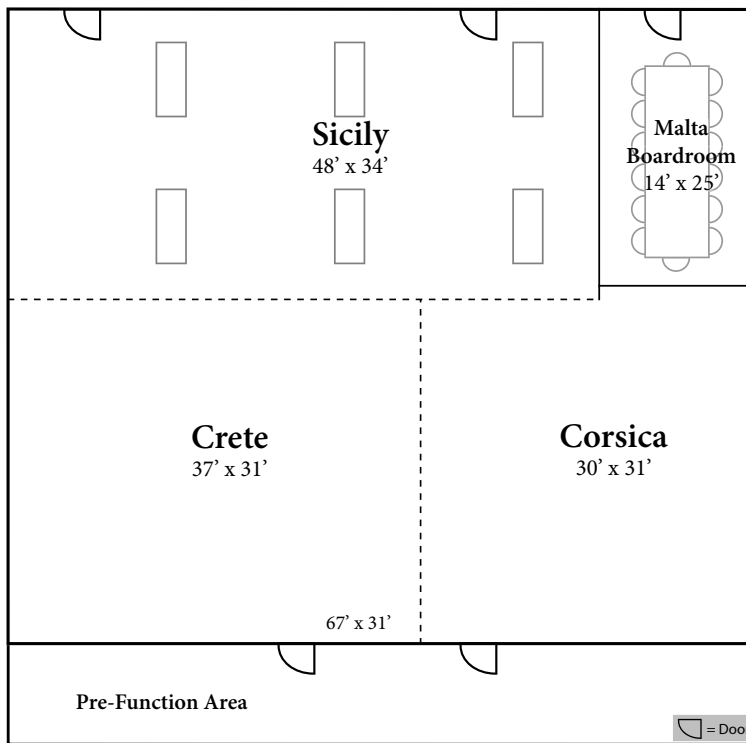

# Meeting Room Capacities

Room	Square Feet	Class Room	Theater	Rounds
Corsica and Crete	2077	150	250	150-160 w/o dance door
Corsica	930	50	100	50
Crete	1147	100	150	90
Sicily	1,666	90	150	100
Malta Boardroom	350	15	30	20
Cyprus Ballroom (all space)	3,743	225	300	250-260 w/o dance floor
Trattoria Café			130	